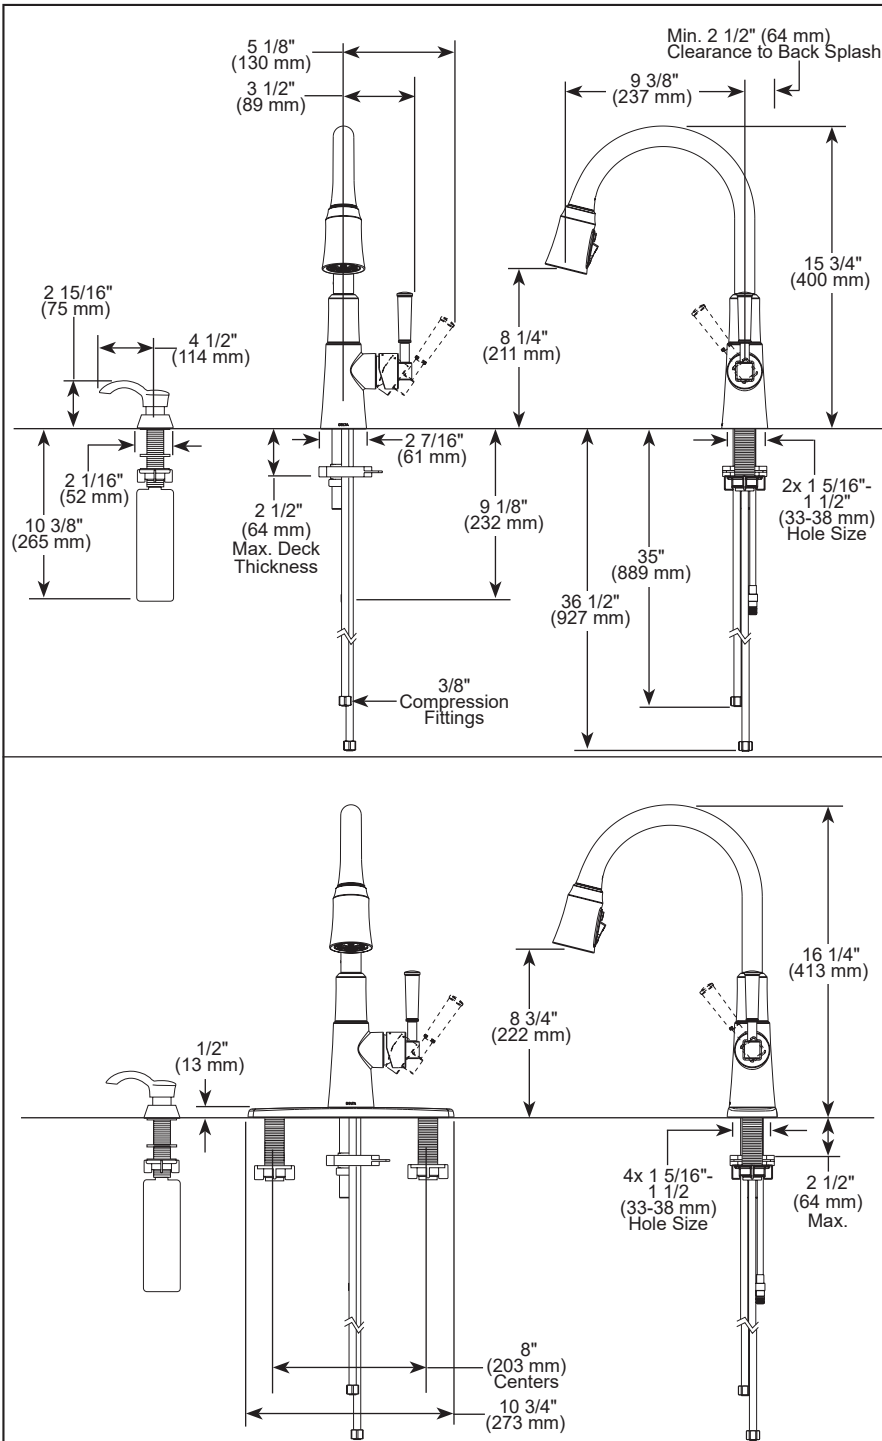

STANDARD SPECIFICATIONS:

- Max flow rate 1.8 gpm @ 60 psi, 6.8 L/min @ 414 kPa
- One, two, three, or four hole mount (escutcheon optional, included)
- Diamond coated ceramic cartridge
- 3/8" O.D. straight, staggered PEX supply tubes
- Spout rotates 360°
- Hot/cold indicator markings
- Dual integral check valves in sprayer
- Soap dispenser with 8 oz. reservoir (optional, included)

COMPLIES WITH:

- ASME A112.18.1 / CSA B125.1
- NSF/ANSI/CAN 61 & 372
- ICC/ANSI A117.1 - Valve control only

▲ Designate proper finish suffix

Delta Faucet Company reserves the right (1) to make changes in specifications and materials, and (2) to change or discontinue models, both without notice or obligation. Dimensions are for reference only. See current full-line price book or www.deltafaucet.com for finish options and product availability.